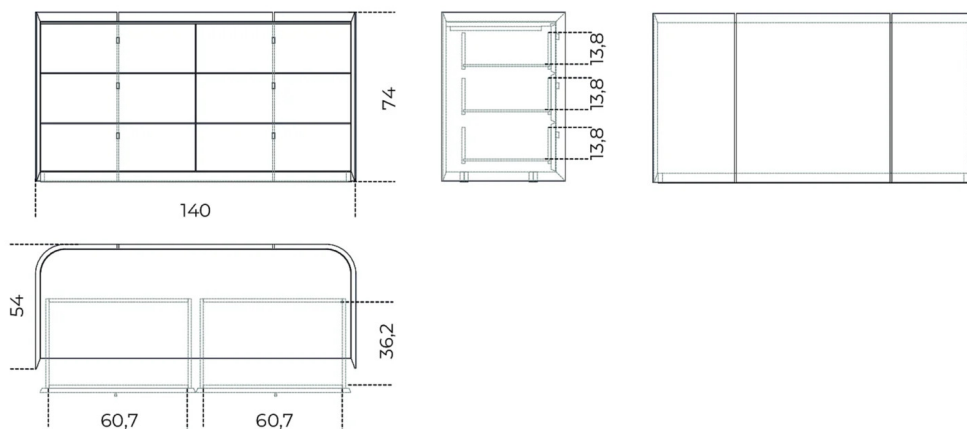

Drawer fronts available in opaque lacquered wood or covered by leather fard as per samples.

Bright brass metal details.

Cm (L x P x H)

140 x 54 x 74

Inches (L x P x H)

55¼ x 21½ x 29¼

Finishes

Wood